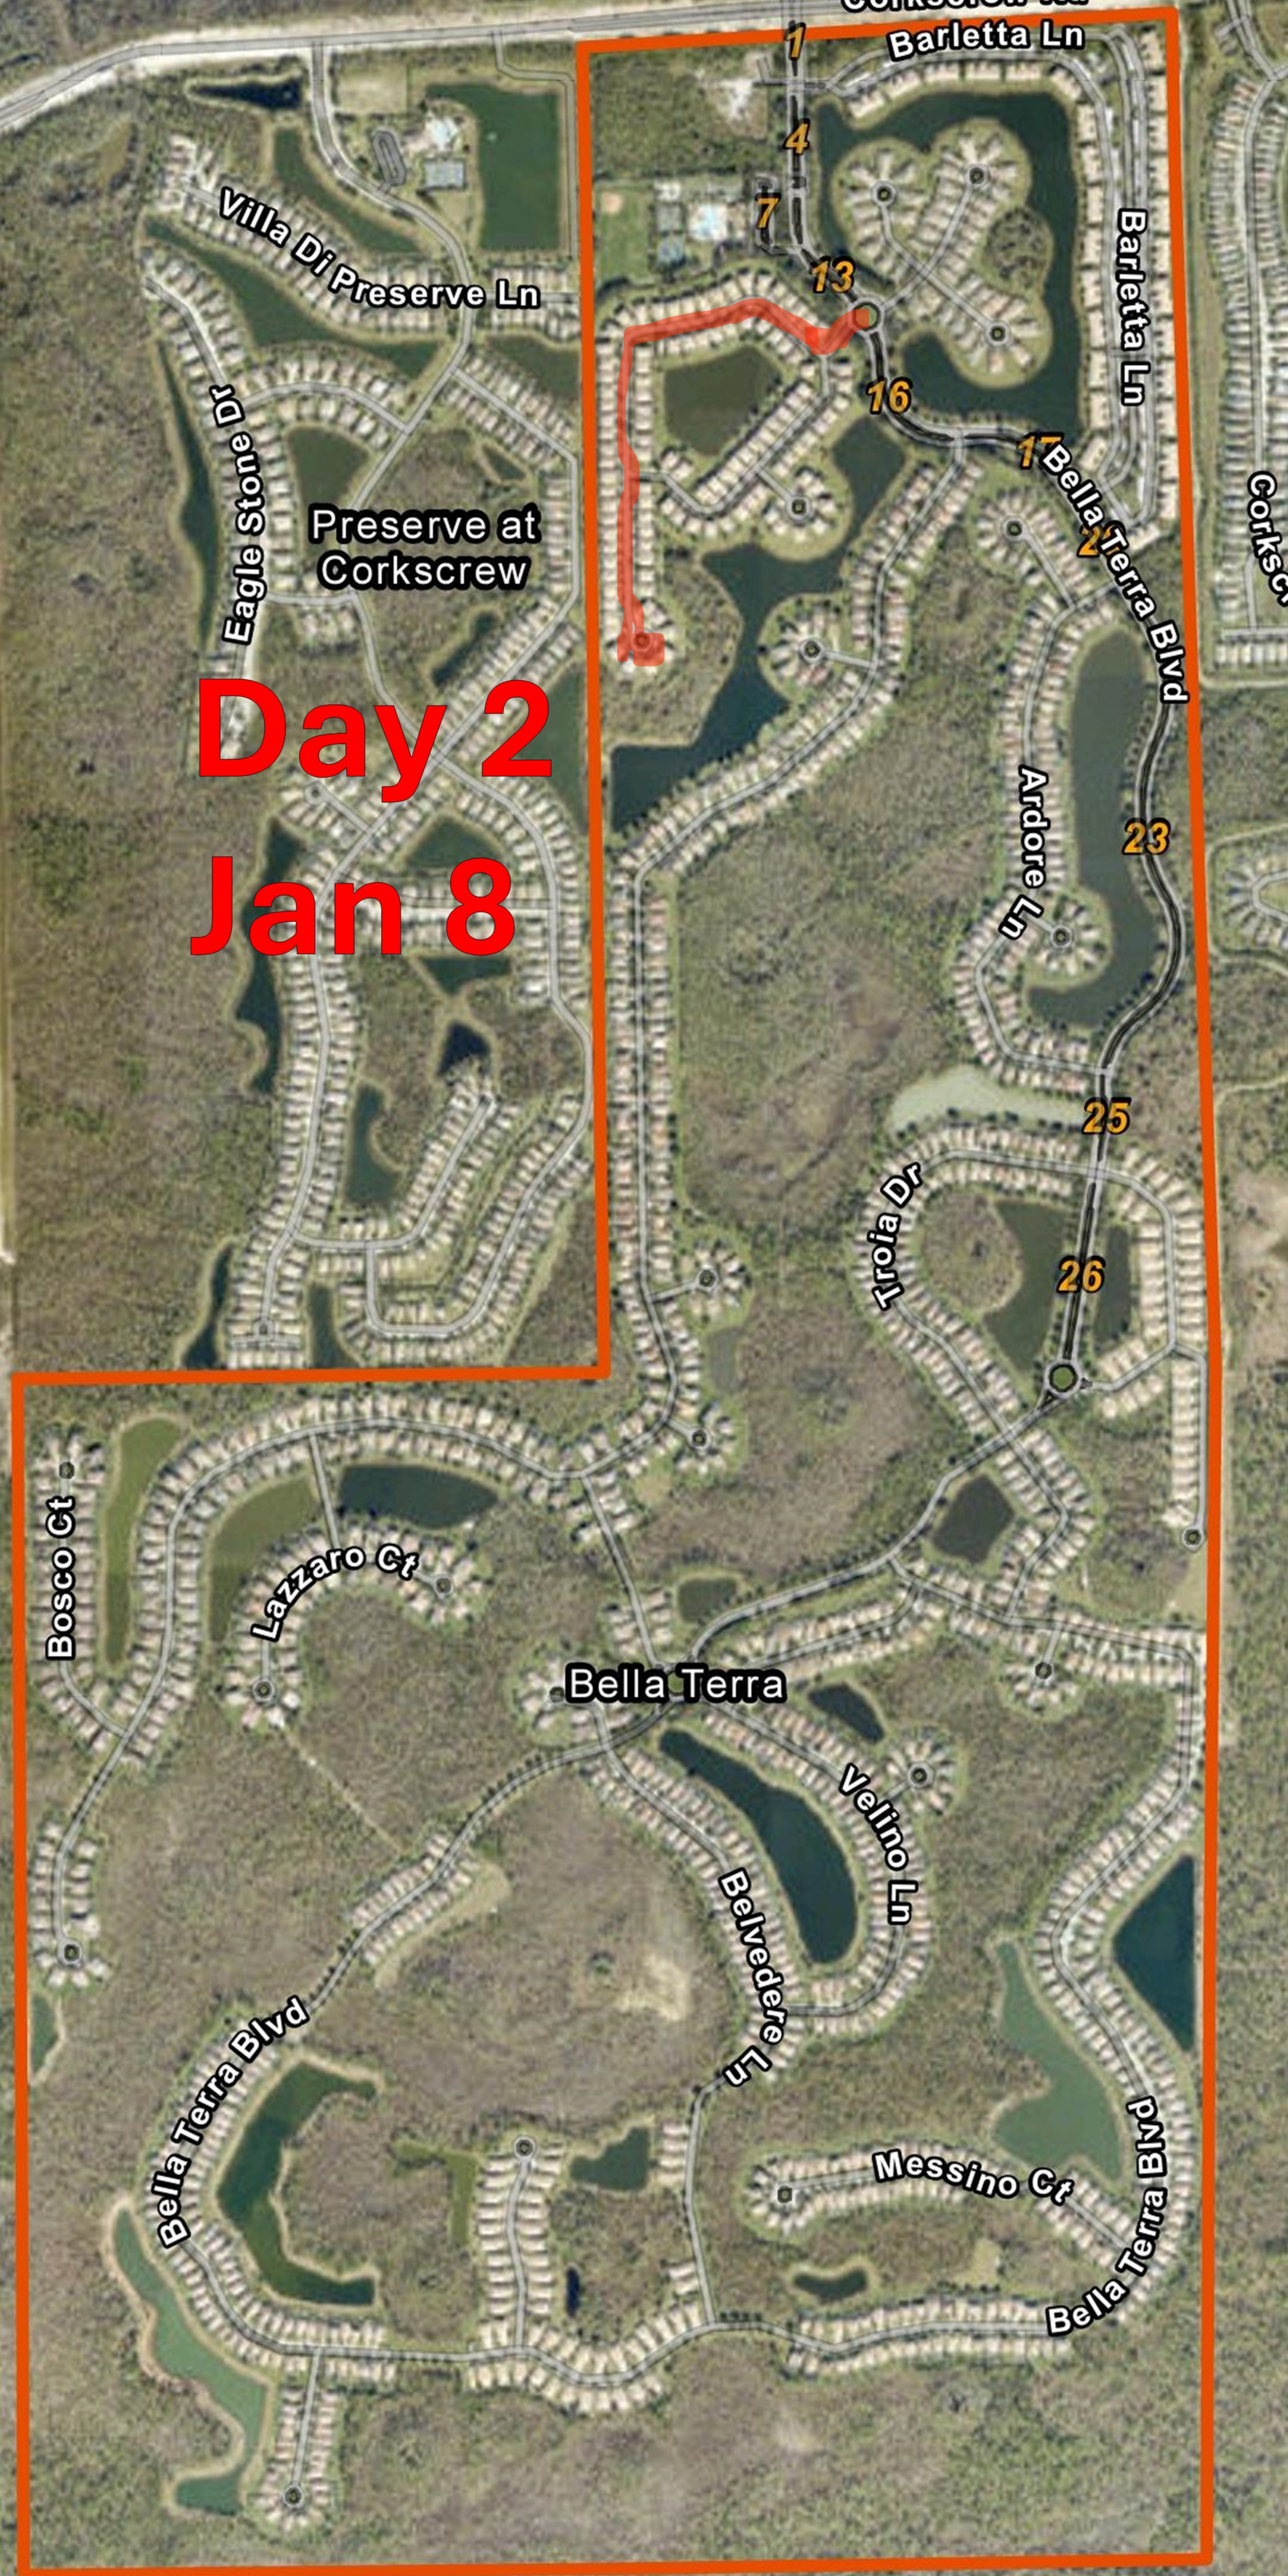

HCDD Road Project Street Impact Projection by Date

7-Jan Lesina Ct / Larino Loop

8-Jan Larino Loop

9-Jan Lesina Ct / Larino Loop

10-Jan Larino Loop

11-Jan Lesina Ct / Larino Loop
Bella Terra Blvd(last circle)
Belvedere Ln
Cardeto Ct
Baccala Ln
Velino Ln
Sorrana Ct
Messino Ct

15-Jan Bella Terra Blvd
Serre Dr
Martone Ct
Lucera Ct

16-Jan Bella Terra Blvd
Barletta Lane
Touchups.

Please see color coded maps attached.

One side of the street at a time will be closed. Please look out for workers and cones.

Questions, Comments, Concerns:

Contact Mandie Rainwater mrainwater@cddmanagement.com

Day 1
Jan 7

Day 2
Jan 8

Day 3
Jan 9

Day 4
Jan 10

Day 5
Jan 11

**Preserve at
Corkscrew**

23

25

26

Day 6
Jan 12

Day 7
Jan 14

Day 8
Jan 15

Day 9
Jan 16