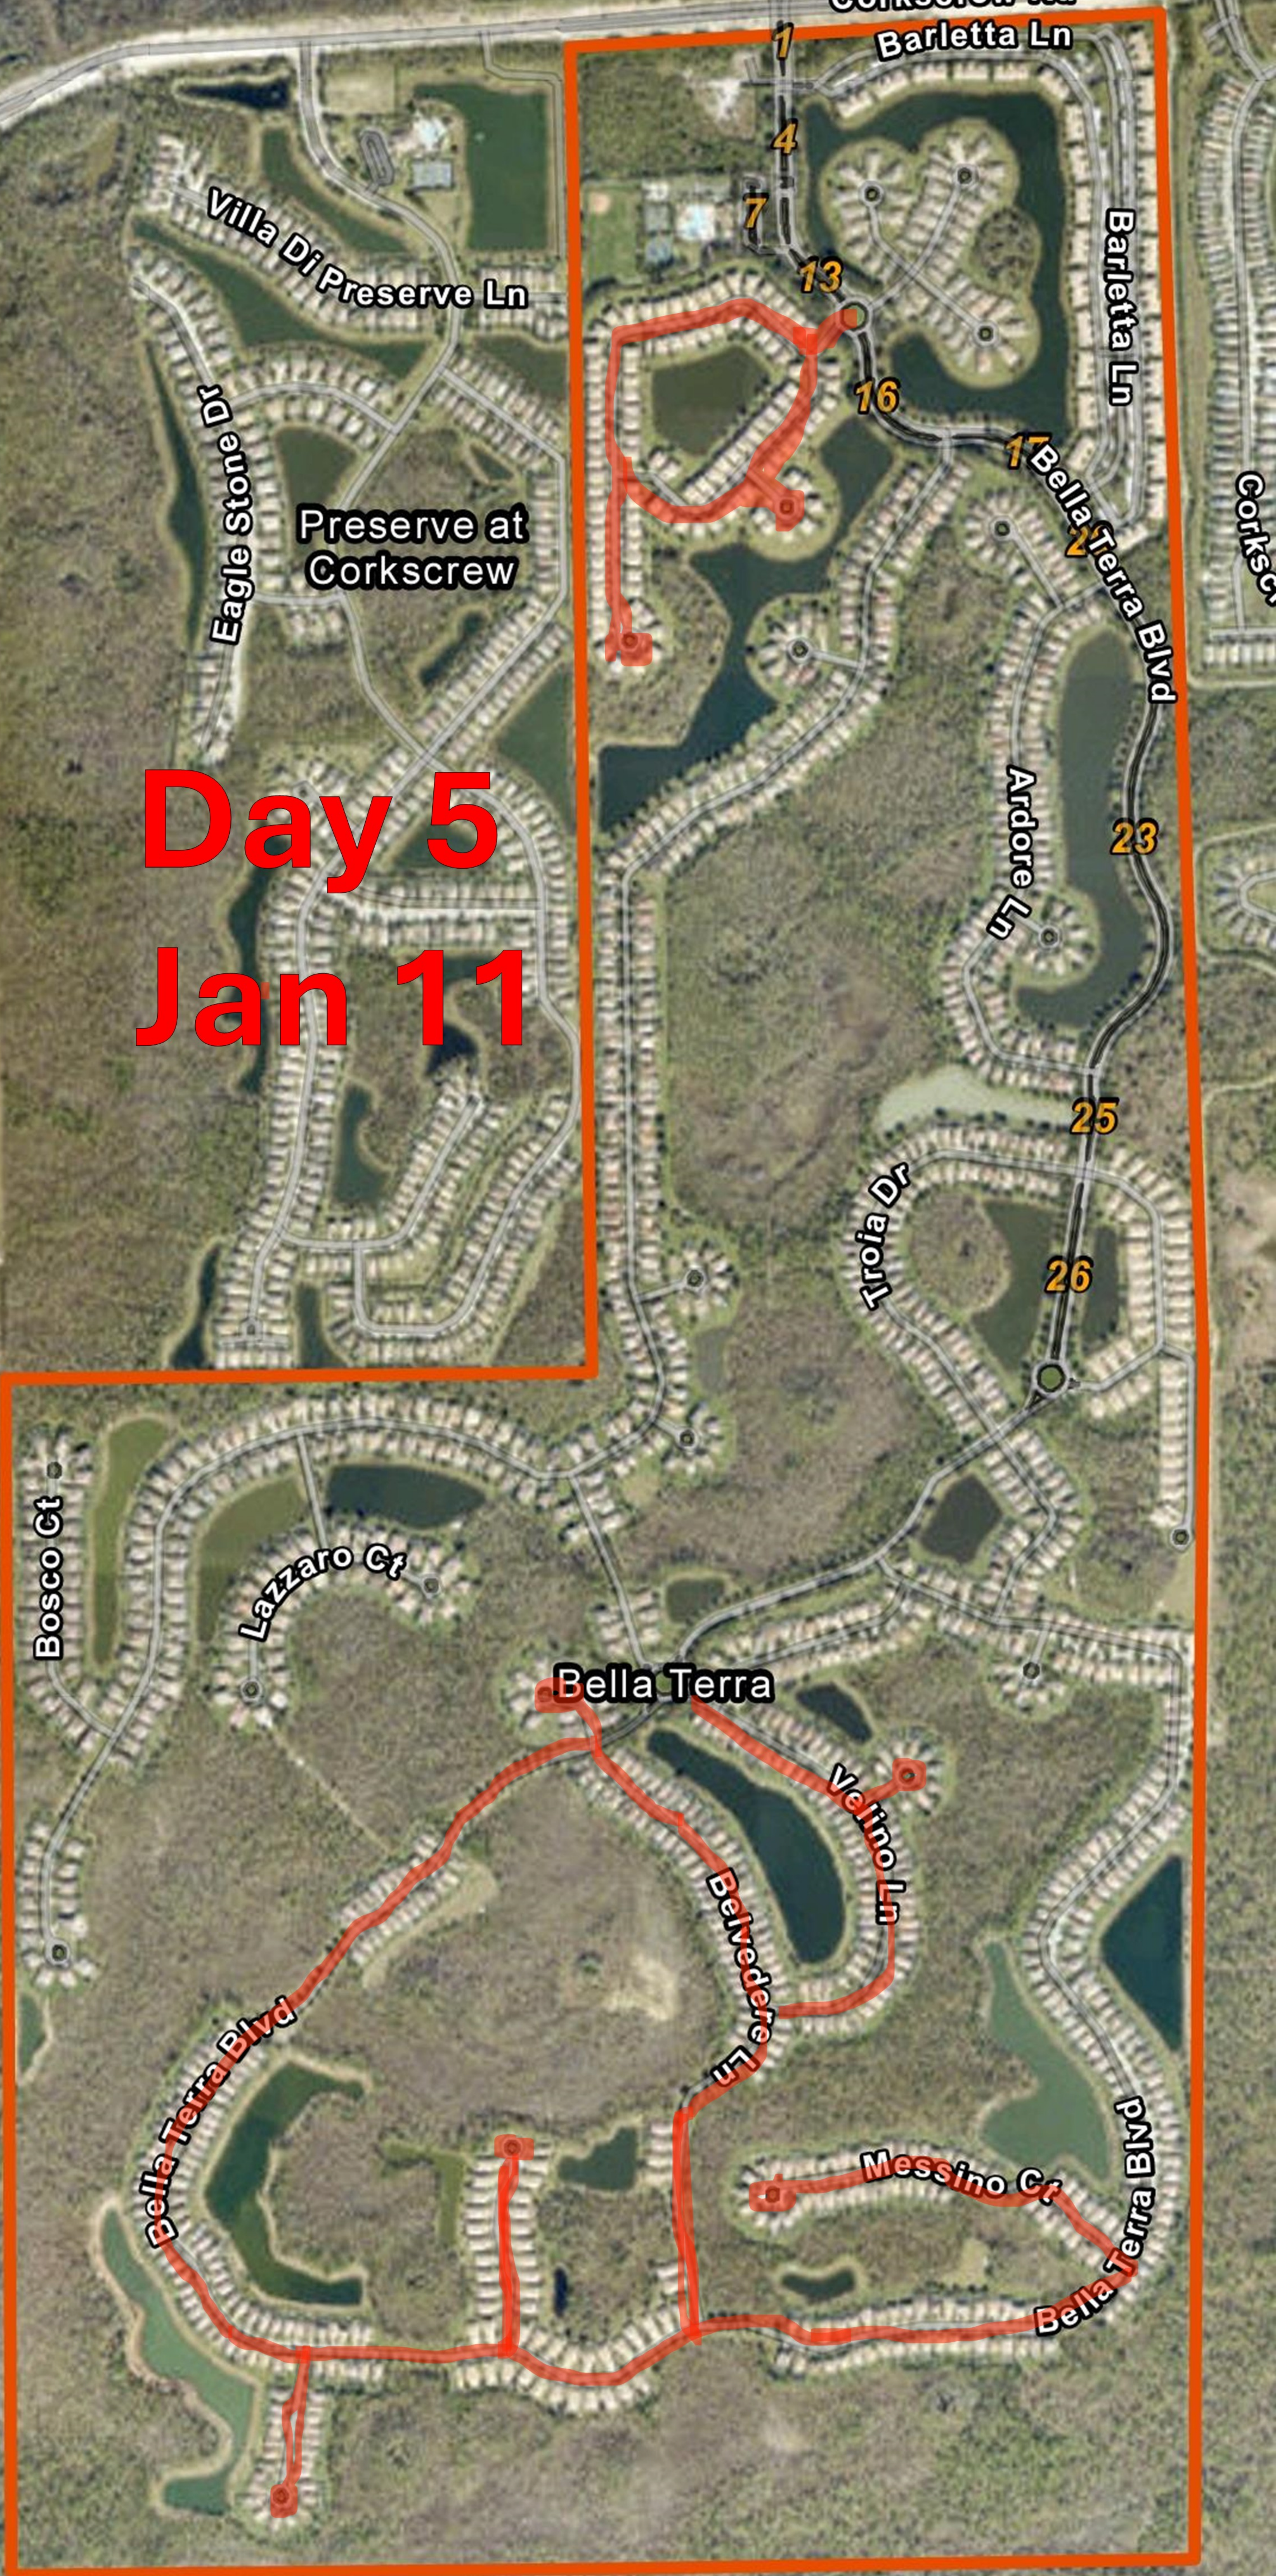

15-Jan Bella Terra Blvd
Serre Dr
Martone Ct
Lucera Ct

16-Jan Bella Terra Blvd
Barletta Lane
Touchups.

Please see color coded maps attached.

One side of the street at a time will be closed. Please look out for workers and cones.

Questions, Comments, Concerns:

Contact Mandie Rainwater mrainwater@cddmanagement.com

Day 1
Jan 7

Day 2
Jan 8

Day 3
Jan 9

Day 4
Jan 10

Day 5
Jan 11

**Preserve at
Corkscrew**

Lazzaro Cr

Velino Ln

Belvedere Ln

Bella Terra Blvd

Messino Cr

Bella Terra Blvd

1
4
7
13
16

17

23

25

26

Day 6
Jan 12

Day 7
Jan 14

Day 8
Jan 15

Day 9
Jan 16