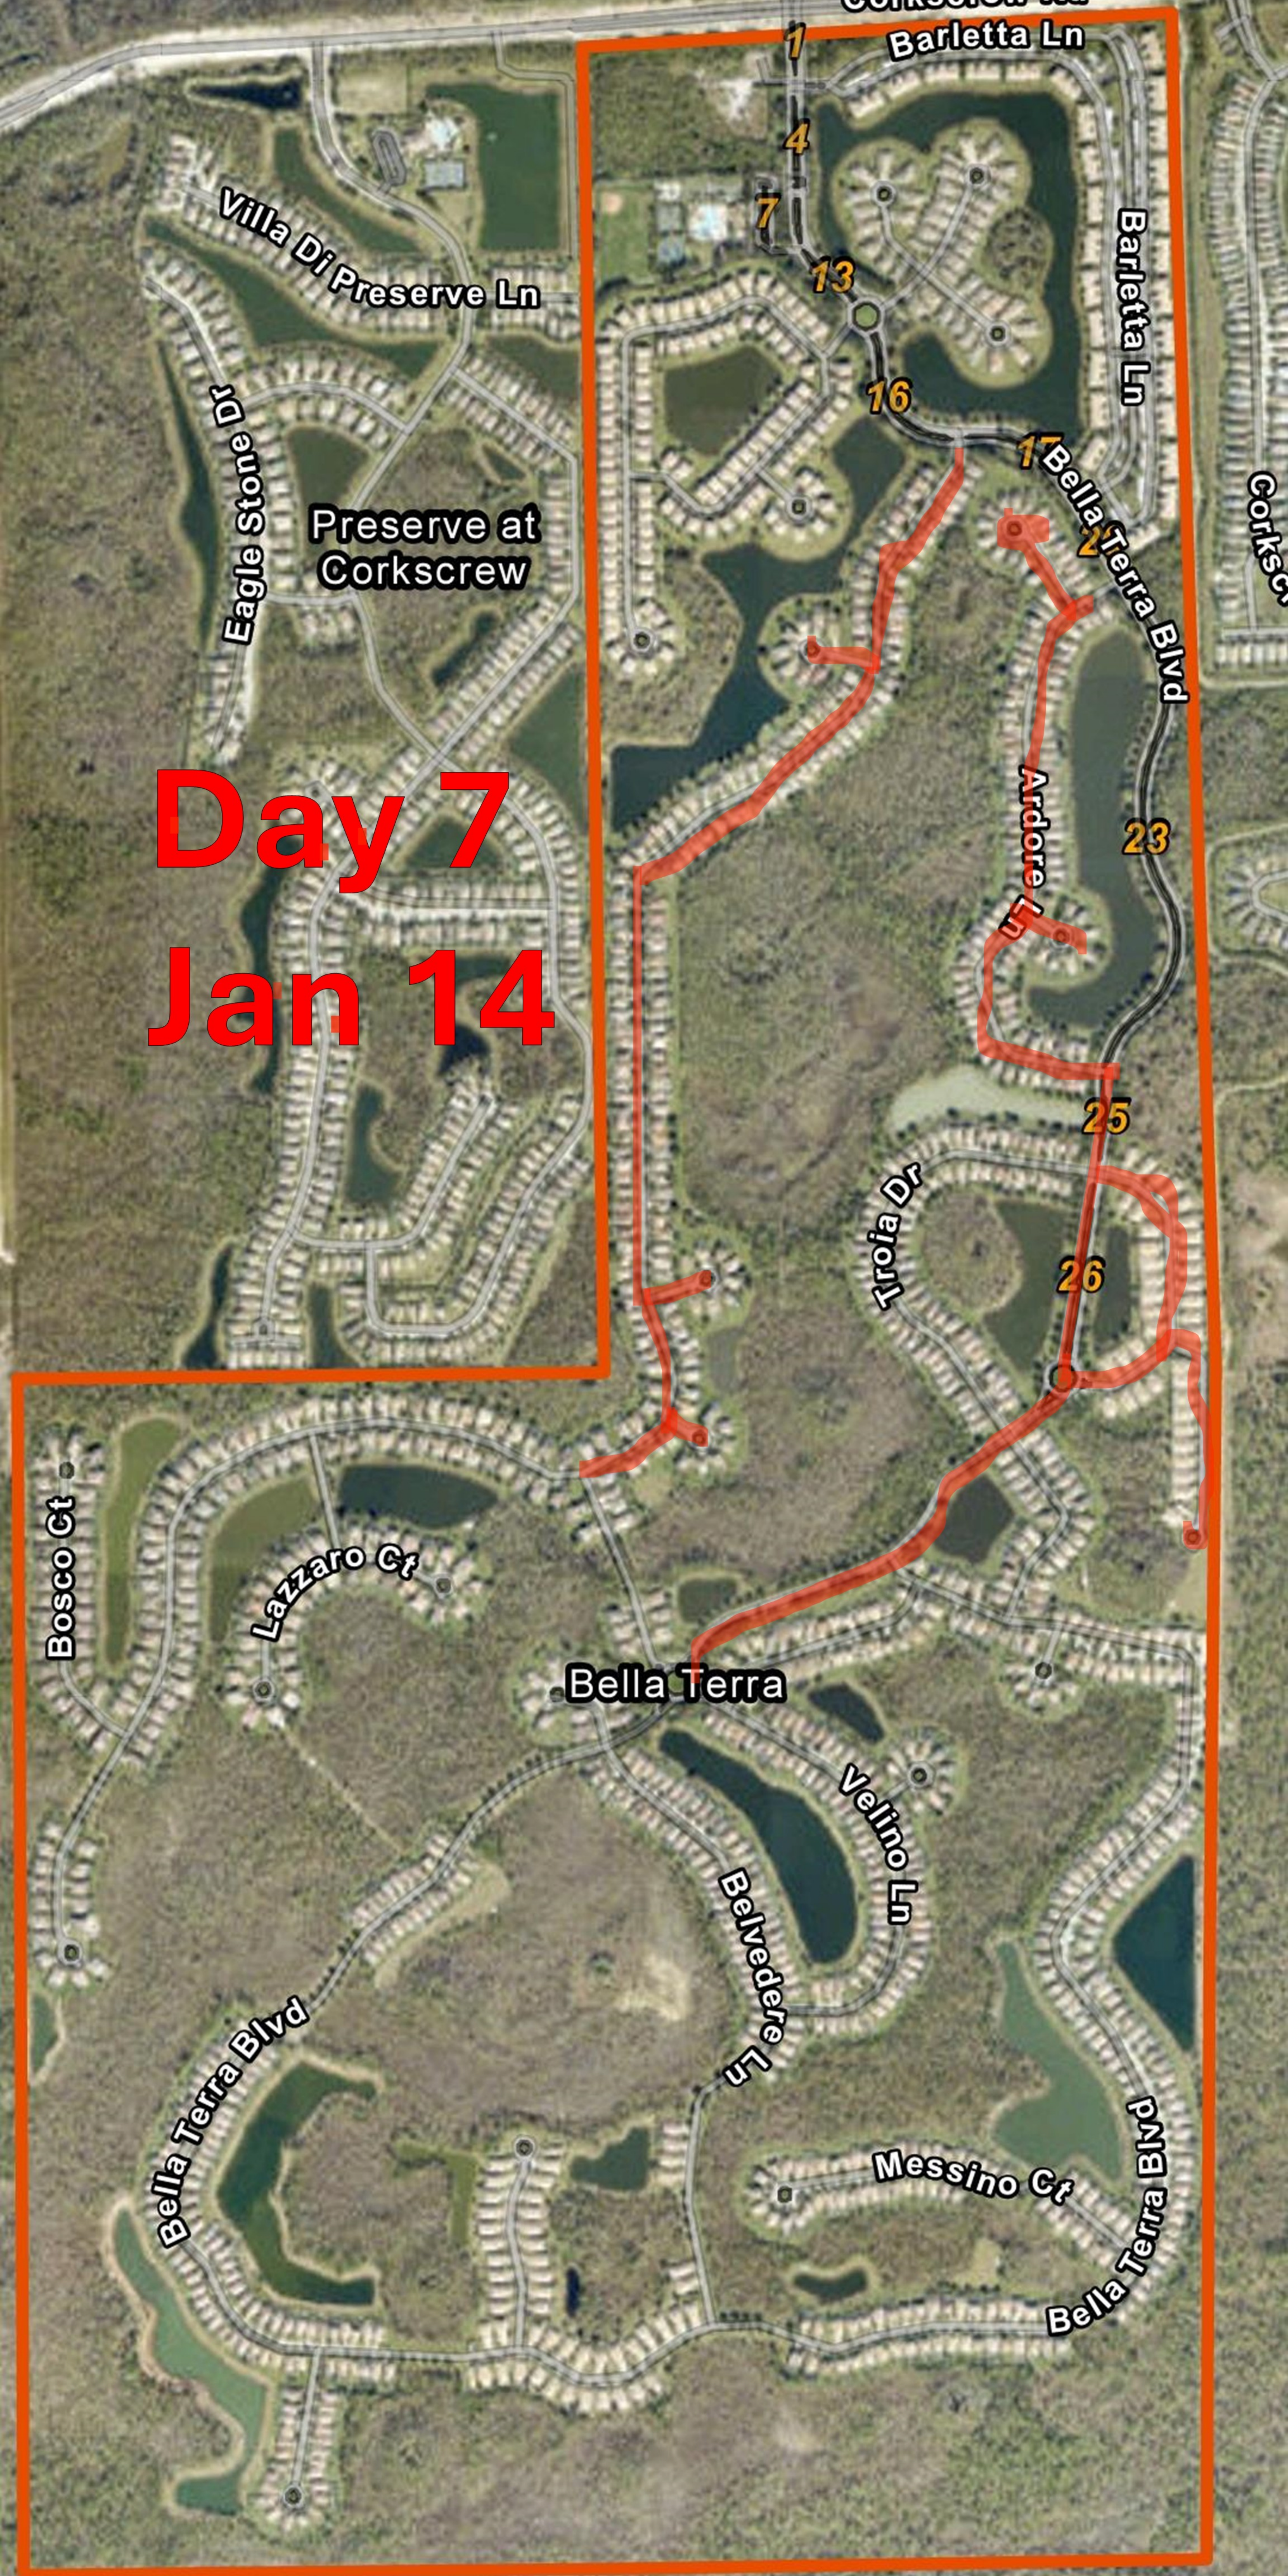

HCDD Road Project Street Impact Projection by Date

7-Jan Lesina Ct / Larino Loop

8-Jan Larino Loop

9-Jan Lesina Ct / Larino Loop

10-Jan Larino Loop

11-Jan Lesina Ct / Larino Loop
Bella Terra Blvd(last circle)
Belvedere Ln
Cardeto Ct
Baccala Ln
Velino Ln
Sorrana Ct
Messino Ct

12-Jan Messino Ct
Terni Ct.
Bella Terra Blvd.
Irsina Dr
Torre del Lago St
Bosco Ct
Cecina St
Lazzaro Ct
Farnesco Dr
Palese Dr.
Troia Dr

14-Jan Bella Terra Blvd
Cleto Dr
Cosenza Ct.
Irsina Dr
Torre del Lago St
Lorco Ct.
Fano Ct
Canolo Ct
Ardore Ln
Plati Ct
Collina Ct.

15-Jan Bella Terra Blvd
Serre Dr
Martone Ct
Lucera Ct

16-Jan Bella Terra Blvd
Barletta Lane
Touchups.

Please see color coded maps attached.

One side of the street at a time will be closed. Please look out for workers and cones.

23

25

26

Day 6
Jan 12

Day 7
Jan 14

Day 8
Jan 15

Day 9
Jan 16