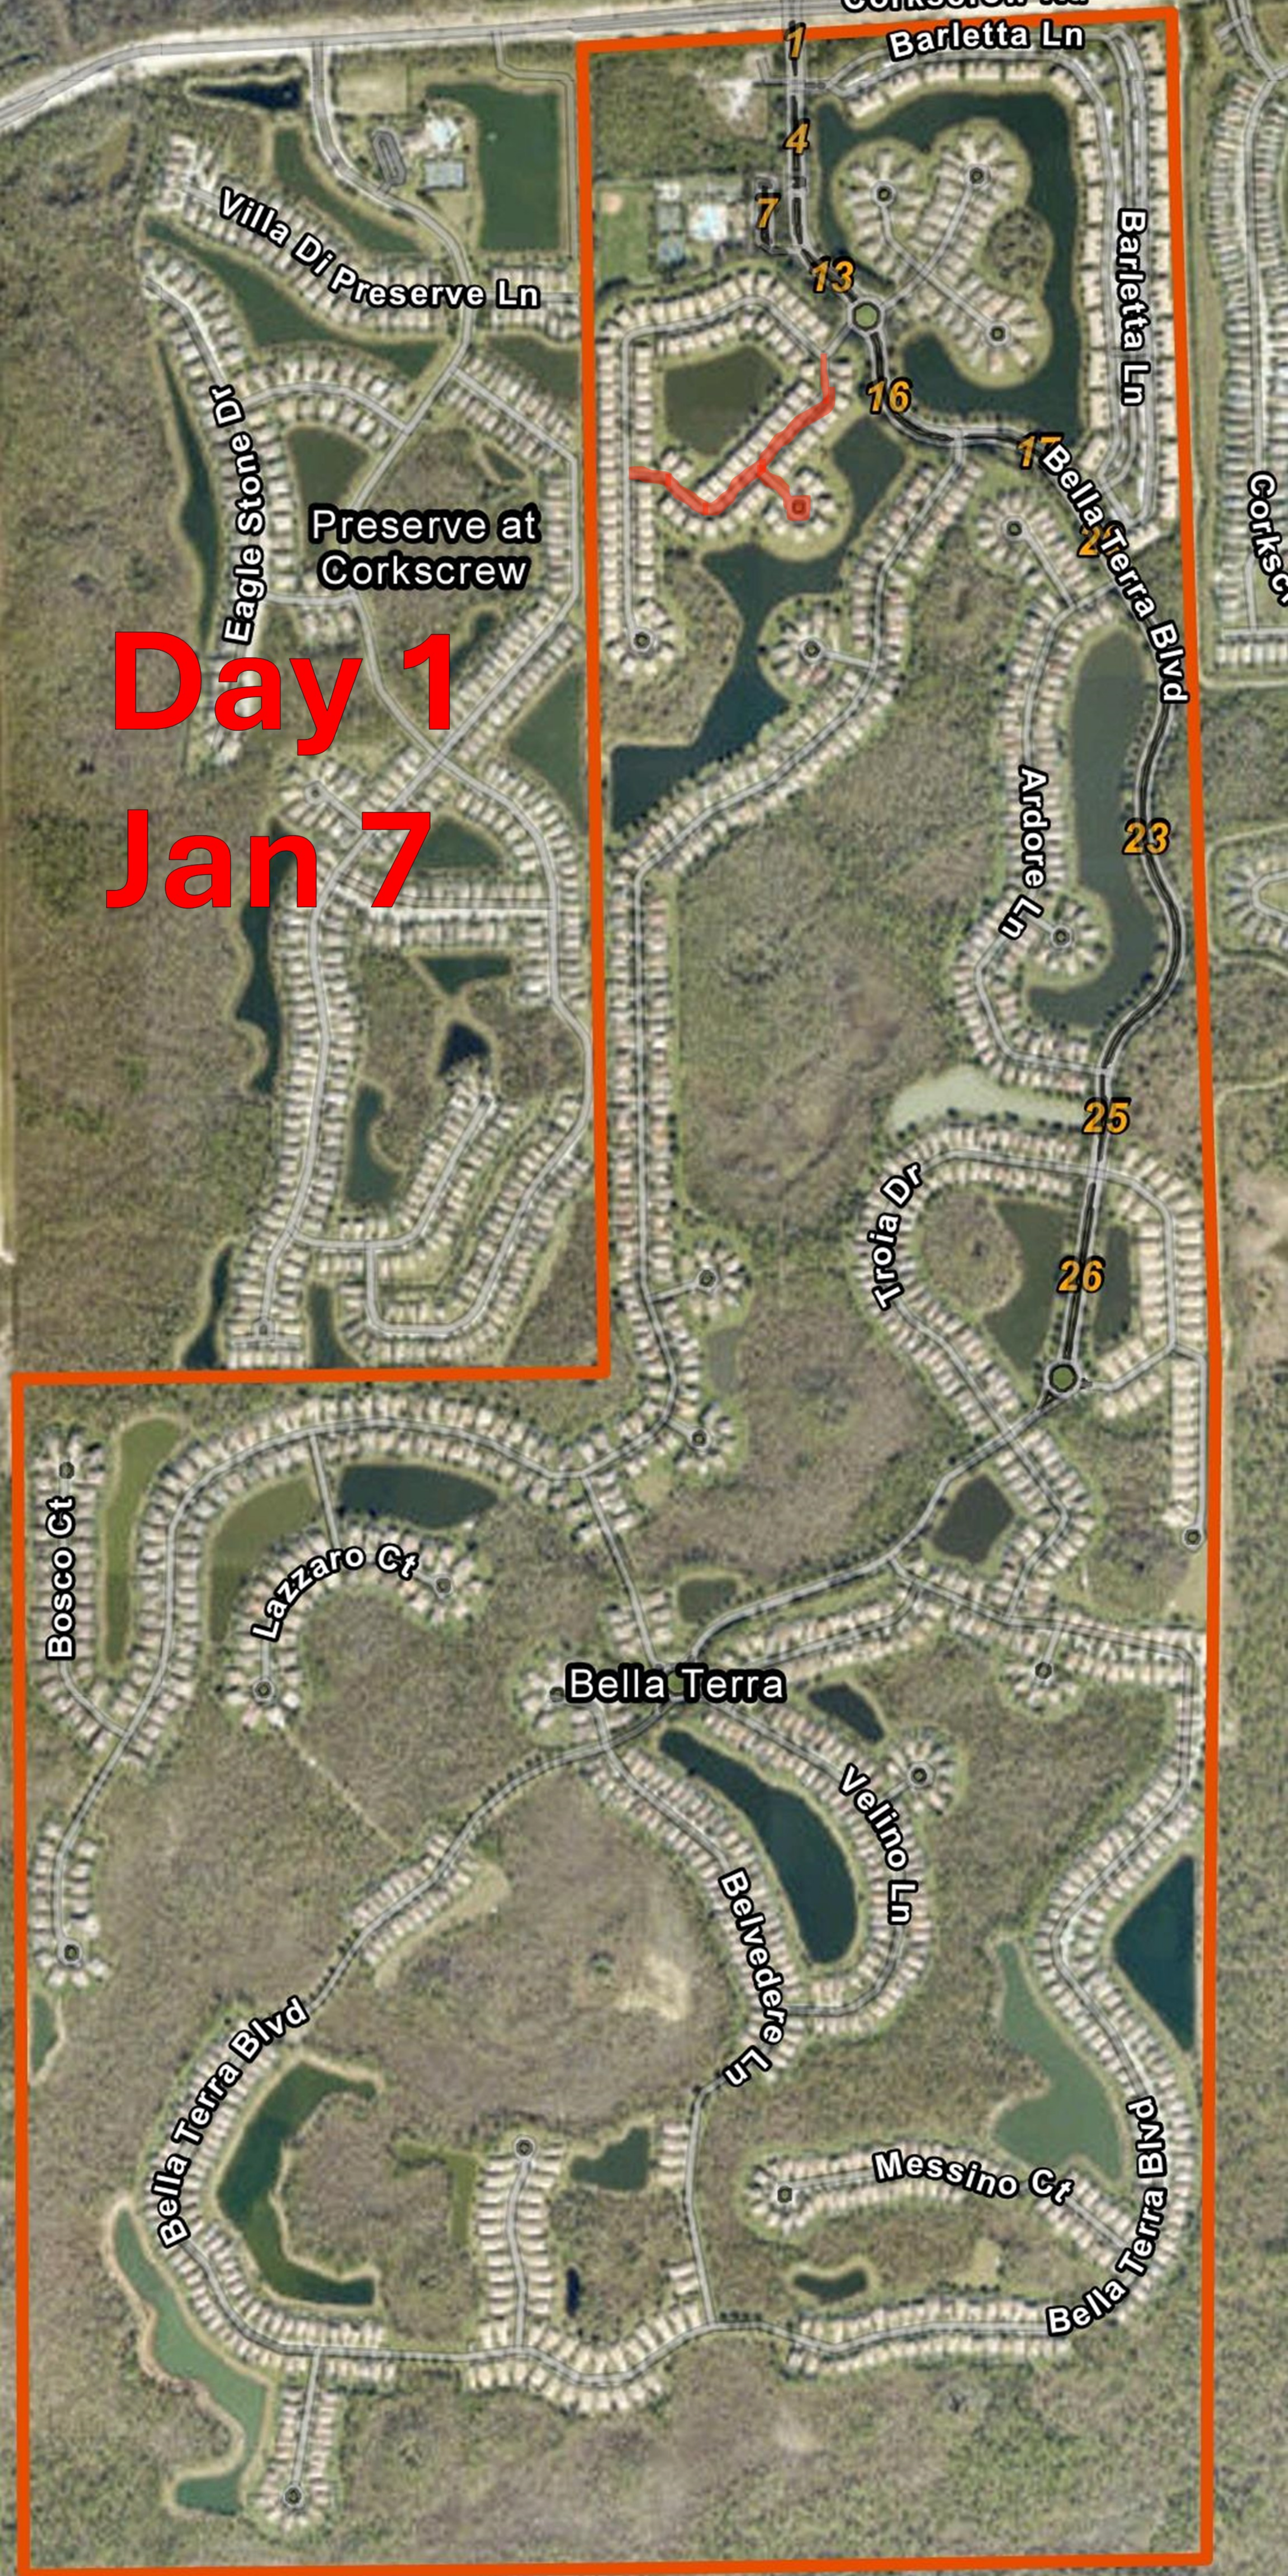

15-Jan Bella Terra Blvd
Serre Dr
Martone Ct
Lucera Ct

16-Jan Bella Terra Blvd
Barletta Lane
Touchups.

Please see color coded maps attached.

One side of the street at a time will be closed. Please look out for workers and cones.

Questions, Comments, Concerns:

Contact Mandie Rainwater mrainwater@cddmanagement.com

Day 1
Jan 7

Day 2
Jan 8

Day 3
Jan 9

Day 4
Jan 10

Day 5
Jan 11

**Preserve at
Corkscrew**

23

25

26

Day 6
Jan 12

Day 7
Jan 14

Day 8
Jan 15

Day 9
Jan 16